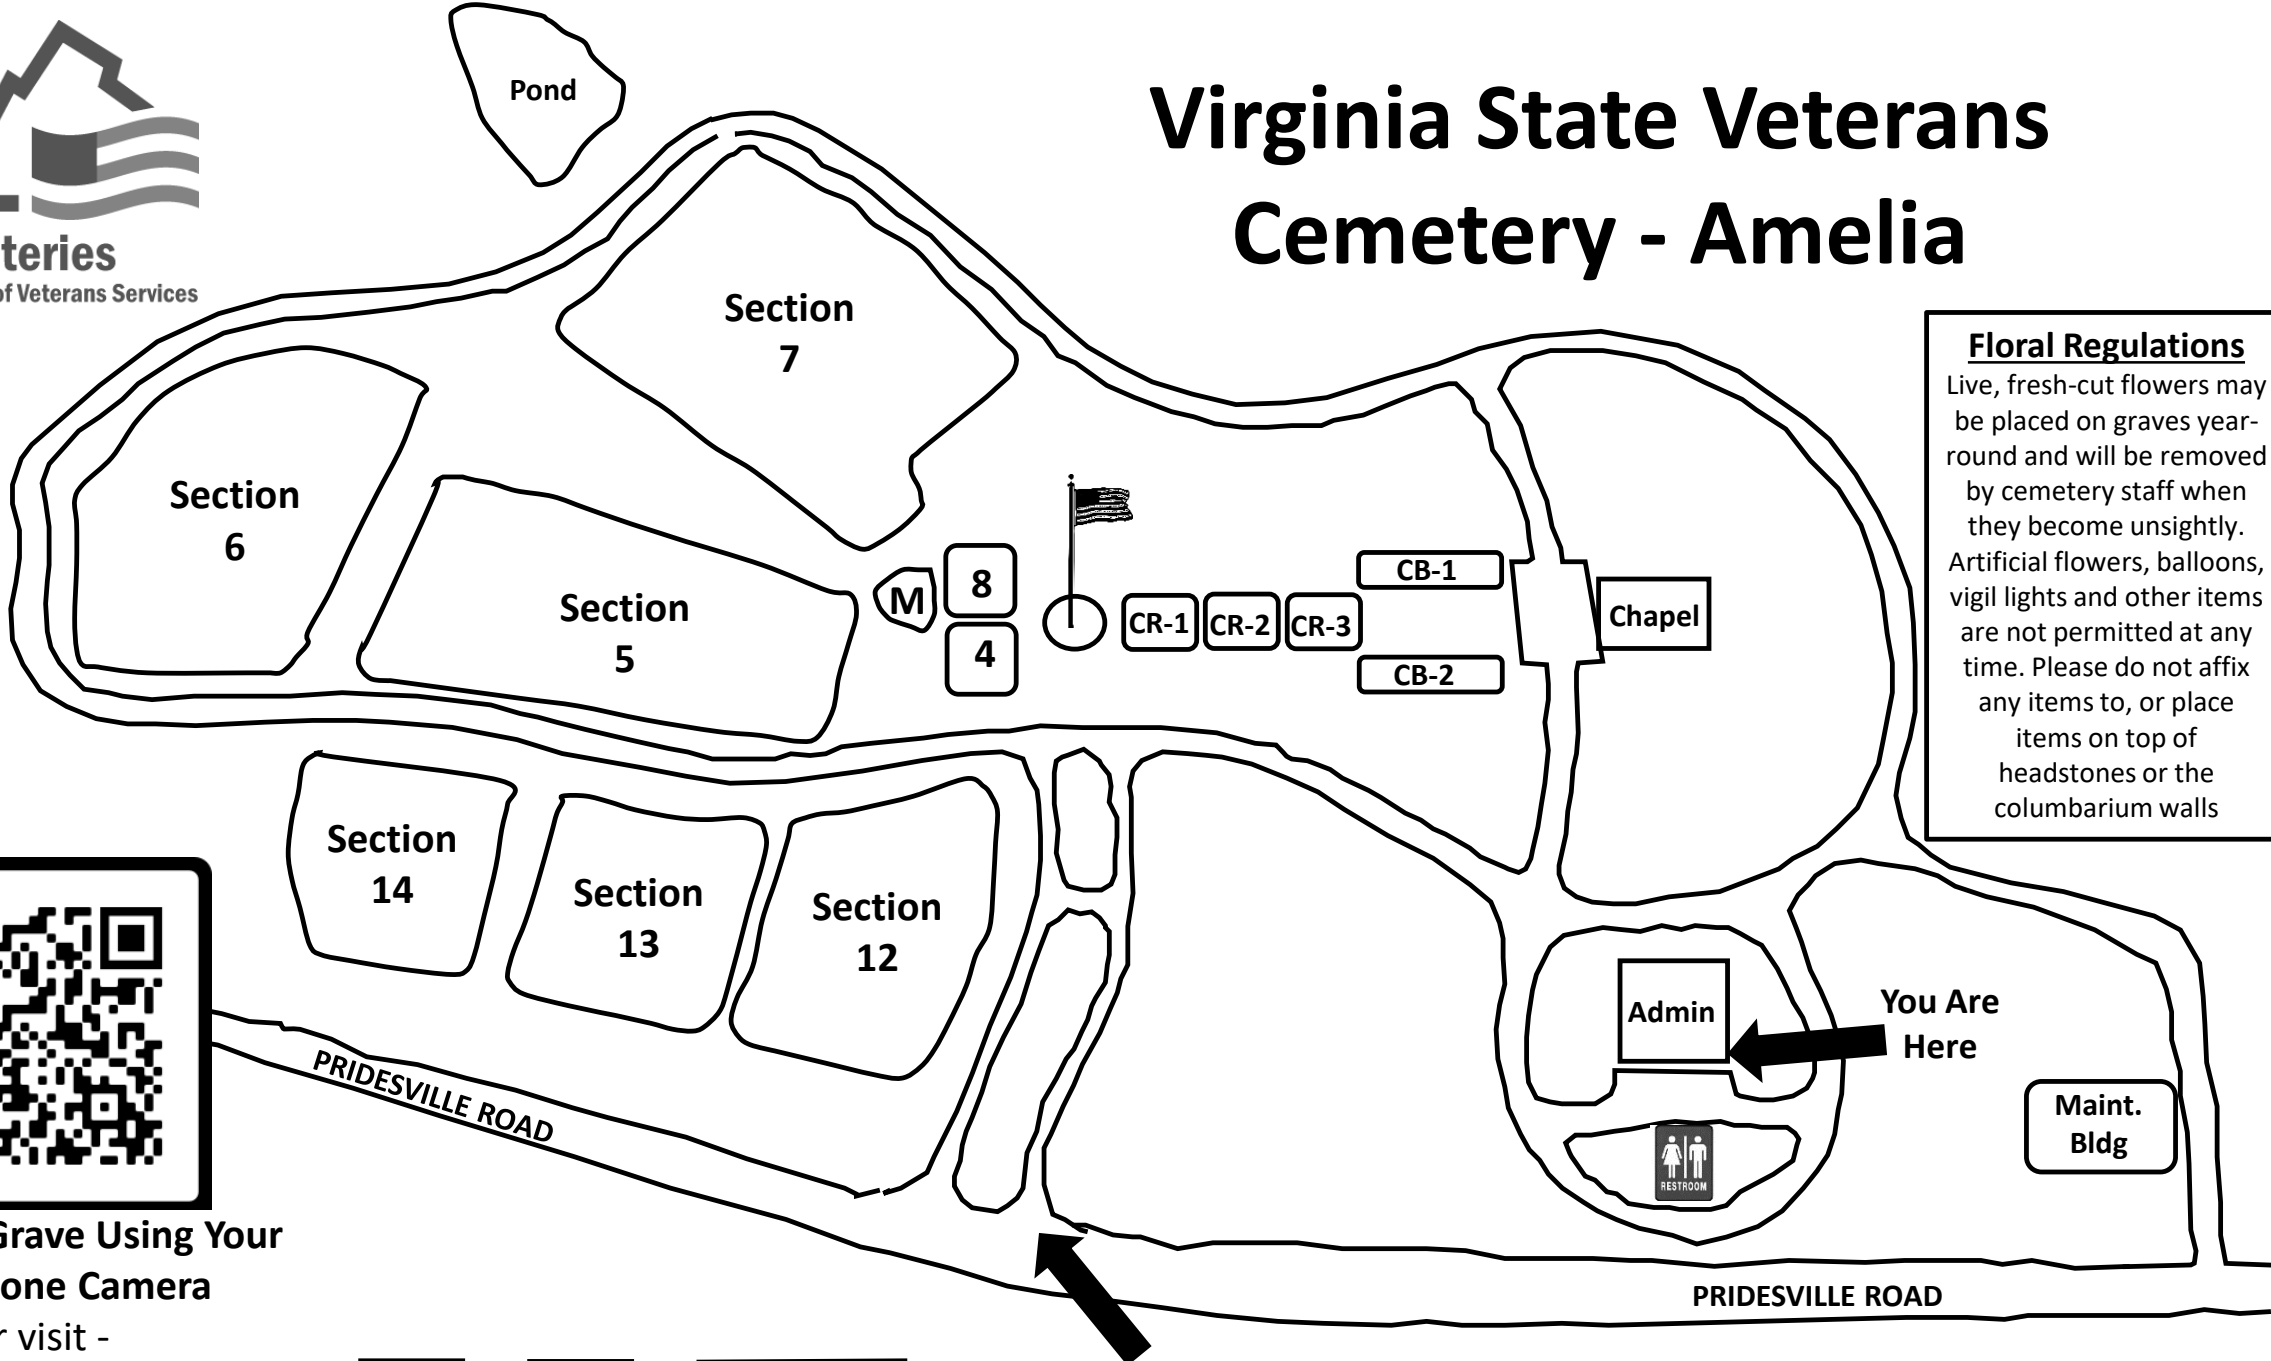

Virginia State Veterans Cemetery - Amelia

Floral Regulations
Live, fresh-cut flowers may be placed on graves year-round and will be removed by cemetery staff when they become unsightly. Artificial flowers, balloons, vigil lights and other items are not permitted at any time. Please do not affix any items to, or place items on top of headstones or the columbarium walls

To Locate a Grave Using Your Smartphone Camera
- Or visit -

<https://gravelocator.cem.va.gov>

Section Row Grave Number

Main Entrance